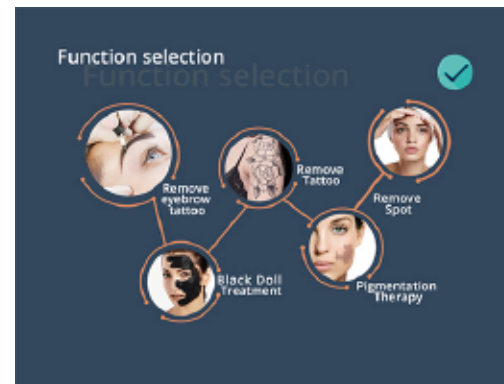

FUNCTION

Exclusive 2.4 Inch Intelligent Touch Color LCD Screen

With The Same Control As The Machine Screen , The Operation Is More Convenient

FUNCTION

1. Powerful dual laser bar handpiece, 50% more power than single bar handpiece.
2. Four treatment head: 532nm+755nm+1064nm+1320nm
3. Remove tattoo, including red, brown, blue and black. Remove tattoo of eyelid, eyebrow, eye line, lip, etc
4. Remove freckles, foxiness, coffee, superficial and deeper spots, age pigment, birthmark, nevus, sunburn spots, traumatic pigmentation
5. Skin whitening and skin rejuvenation

Powerful UNT dual laser bar handpiece has **50%** more power than single bar handpiece.

Exclusive Intelligent Interface

1 Dual system interface
One interface consists of two operating systems, and UNT's unique intelligent design enables both devices to work at the same time

2 Smart Mode And Expert Mode
Unique interactive LED display that guides you through each treatment. 2 modes of hair removal control, one is smart, another is expert mode. Even inexperienced beauticians can easily operate the UNT machine

5 Nd yag laser system
Intelligent Interface including remove eyebrow tattoo, black doll treatment, remove tattoo, pigmentation therapy and remove spot