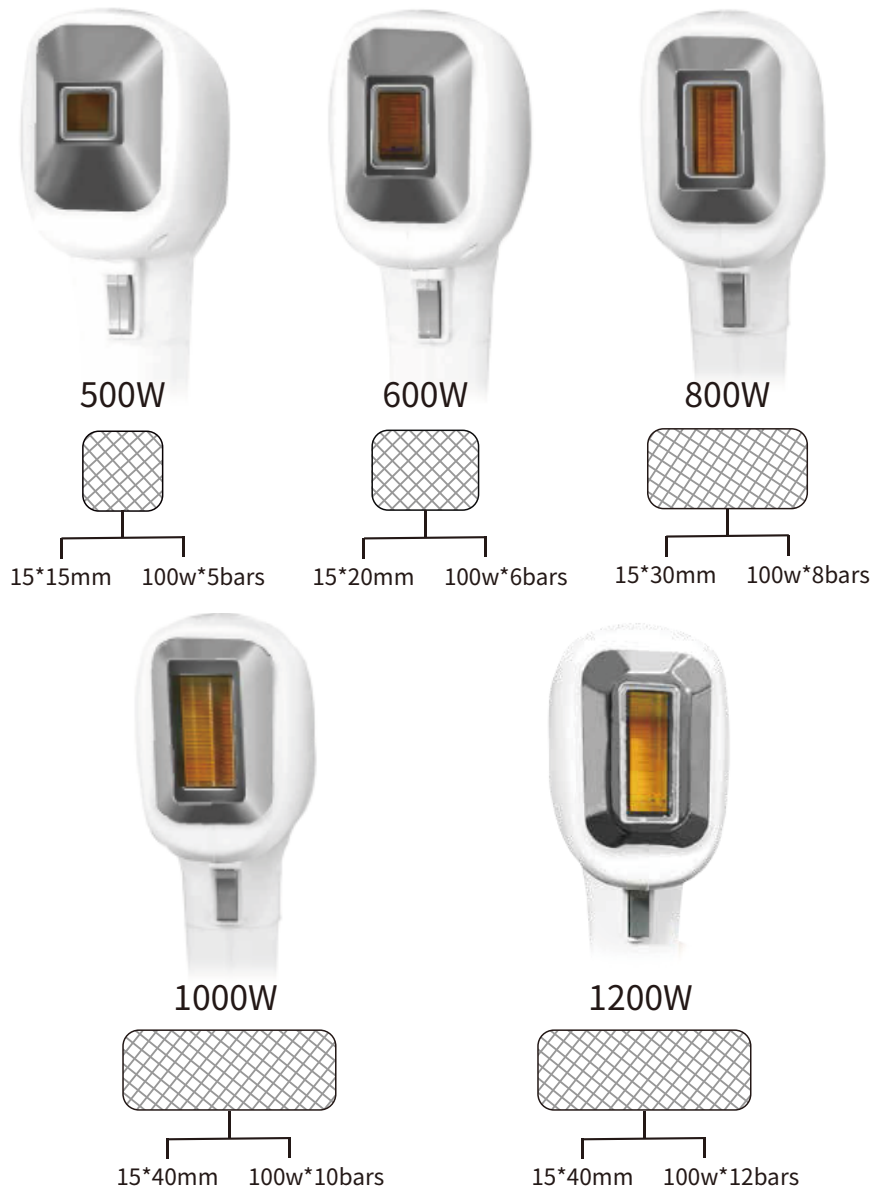

Multi-Function Machine

Diode Laser+Nd Yag Laser

DISPLAY

PARAMETER

Machine technical specifications

Device screen	Intelligent 12inch color touch lcd screen
Wsrning system	Water temperature;Water level;Handle crytal temperature; Water flow rate
Shield material	Oxidation resistant metal
Device warranty	2 years+Life-time maintain.20million+20million shots
Cooling system	Water cooling+TEC 450W cooling+Wind cooling+ Sapphire crystal cooling

Handpiece technical specifications

Laser type	Diode laser	Nd yag laser
Laser power	500w/600w/800w/1000w/1200w	Max500W
Laser bar	American Coherent laser bar	Φ5+Φ6
Spct size	15*15/15*20/15*30/15*40mm	/
Wavelength	808nm/808+75+1064nm	532,755,1064,1320nm
Water tank cooling tmperature	≤45°C (above 45,the device will stop working for safety)	≤60°C (above 60,the device will stop working for safety)
Screen size of the handle	2.4inch color touch lcd screen	/
Function	Hair removal,skin rejuvenation	Tattoo removal,Remove freckles, Skin whitening
Pulse length	10~300MS	6ns
Energy density	10~140J/cm ²	10~2000mJ/cm ²

FUNCTION

Exclusive 2.4 Inch Intelligent Touch Color LCD Screen

With The Same Control As The Machine Screen , The Operation Is More Convenient

FUNCTION

1. Powerful dual laser bar handpiece, 50% more power than single bar handpiece.
2. Four treatment head: 532nm+755nm+1064nm+1320nm
3. Remove tattoo, including red, brown, blue and black. Remove tattoo of eyelid, eyebrow, eye line, lip, etc
4. Remove freckles, foxiness, coffee, superficial and deeper spots, age pigment, birthmark, nevus, sunburn spots, traumatic pigmentation
5. Skin whitening and skin rejuvenation

Powerful UNT dual laser bar handpiece has **50%** more power than single bar handpiece.

Exclusive Intelligent Interface

1 Dual system interface
One interface consists of two operating systems, and UNT's unique intelligent design enables both devices to work at the same time