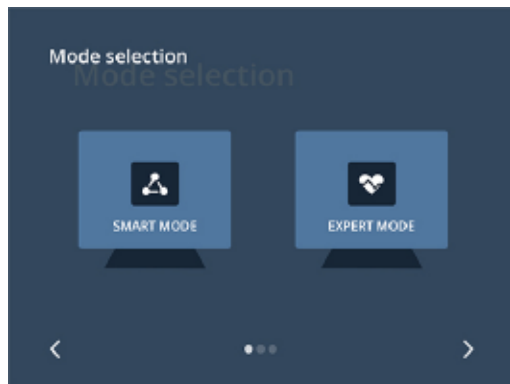

FUNCTION

Exclusive 2.4 Inch Intelligent Touch Color LCD Screen

With The Same Control As The Machine Screen , The Operation Is More Convenient

FUNCTION

1. Powerful dual laser bar handpiece, 50% more power than single bar handpiece.
2. Four treatment head: 532nm+755nm+1064nm+1320nm
3. Remove tattoo, including red, brown, blue and black. Remove tattoo of eyelid, eyebrow, eye line, lip, etc
4. Remove freckles, foxiness, coffee, superficial and deeper spots, age pigment, birthmark, nevus, sunburn spots, traumatic pigmentation
5. Skin whitening and skin rejuvenation

Powerful UNT dual laser bar handpiece has **50%** more power than single bar handpiece.

Exclusive Intelligent Interface

1 Dual system interface
One interface consists of two operating systems, and UNT's unique intelligent design enables both devices to work at the same time

2 Smart Mode And Expert Mode
Unique interactive LED display that guides you through each treatment. 2 modes of hair removal control, one is smart, another is expert mode. Even inexperienced beauticians can easily operate the UNT machine