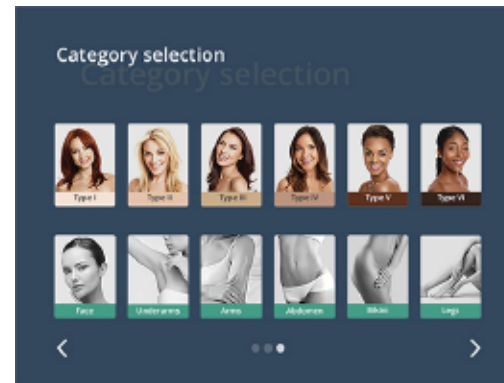

FUNCTION

Exclusive 2.4 Inch Intelligent Touch Color LCD Screen

With The Same Control As The Machine Screen , The Operation Is More Convenient

FUNCTION

1. Powerful dual laser bar handpiece, 50% more power than single bar handpiece.
2. Four treatment head: 532nm+755nm+1064nm+1320nm
3. Remove tattoo, including red, brown, blue and black. Remove tattoo of eyelid, eyebrow, eye line, lip, etc
4. Remove freckles, foxiness, coffee, superficial and deeper spots, age pigment, birthmark, nevus, sunburn spots, traumatic pigmentation
5. Skin whitening and skin rejuvenation

Powerful UNT dual laser bar handpiece has **50%** more power than single bar handpiece.

Exclusive Intelligent Interface

1 Dual system interface
One interface consists of two operating systems, and UNT's unique intelligent design enables both devices to work at the same time

2 Smart Mode And Expert Mode
Unique interactive LED display that guides you through each treatment. 2 modes of hair removal control, one is smart, another is expert mode. Even inexperienced beauticians can easily operate the UNT machine

3 Gender selection
Intelligent selection based on the sex of the person being treated, male or female

4 Skin color and body part selection
According to the skin color and body parts of the depilator, the intelligent generation of accurate parameters